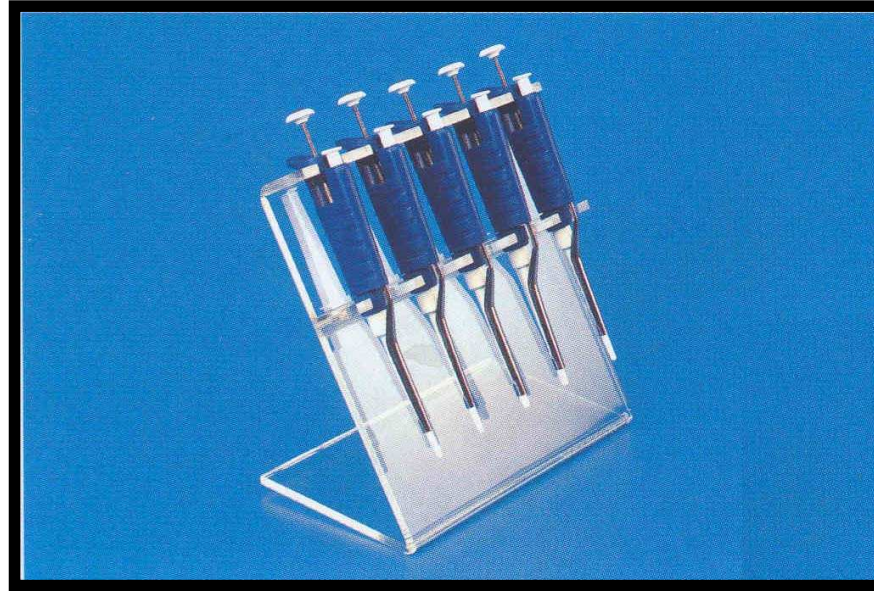

**MICRO TIPS P.P.**

These are Labo Plast Micro Tips used for micro pipette both variable and fixed volume.

CODE NO.	CAPACITY	DESCRIPTION	PACKING	PRICE EACH (Rs.)	PRICE / PACK (Rs)
10240	1-200ul	Yellow Tips Neutral	500 Pcs.	0.60	300.00
	200 – 1000 ul	Blue Tips	500 Pcs.	0.75	375.00

### MICRO TIP BOX

These Labo Plast unique boxes are moulded polypropylene and are therefore autoclavable. The box itself is clear providing an excellent view of the tips inside while table a table like structure is provided inside to hold the tips. The tip holding spaces are uniformly placed to facilitate the use of multi channel pippets. The cover is joined to the base through ball catcher hinds and provide excellent protection to the tips.

### MICRO PIPETTE VARIABLE VOLUME

These are Labo Plast variable pipettes.

CODE NO.	CAPACITY	DESCRIPTION	PACKING	PRICE EACH (Rs.)	PRICE / PACK (Rs)
10237	1-10 ul	10 ul	1 Pcs.	3600.00	3600.00
	2-20 ul	20 ul	1 Pcs.	3600.00	3600.00
	5-50 ul	50 ul	1 Pcs.	3600.00	3600.00
	40-200 ul	200 ul	1 Pcs.	3600.00	3600.00
	200-100 ul	1000 ul	1 Pcs.	3600.00	3600.00

### MICRO PIPETTE FIXED VOLUME

These are Labo Plast Fixed pipettes.

CODE NO.	CAPACITY	DESCRIPTION	PACKING	PRICE EACH (Rs.)	PRICE / PACK (Rs)
10238	1ul	1ul	1 Pcs.	1600.00	1600.00
	2ul	2ul	1 Pcs.	1600.00	1600.00
	10ul	10ul	1 Pcs.	1600.00	1600.00
	25 ul	25 ul	1 Pcs.	1600.00	1600.00
	50 ul	50 ul	1 Pcs.	1600.00	1600.00
	100 ul	100 ul	1 Pcs.	1600.00	1600.00
	500 ul	500 ul	1 Pcs.	1600.00	1600.00
	1000 ul	1000 ul	1 Pcs.	1600.00	1600.00