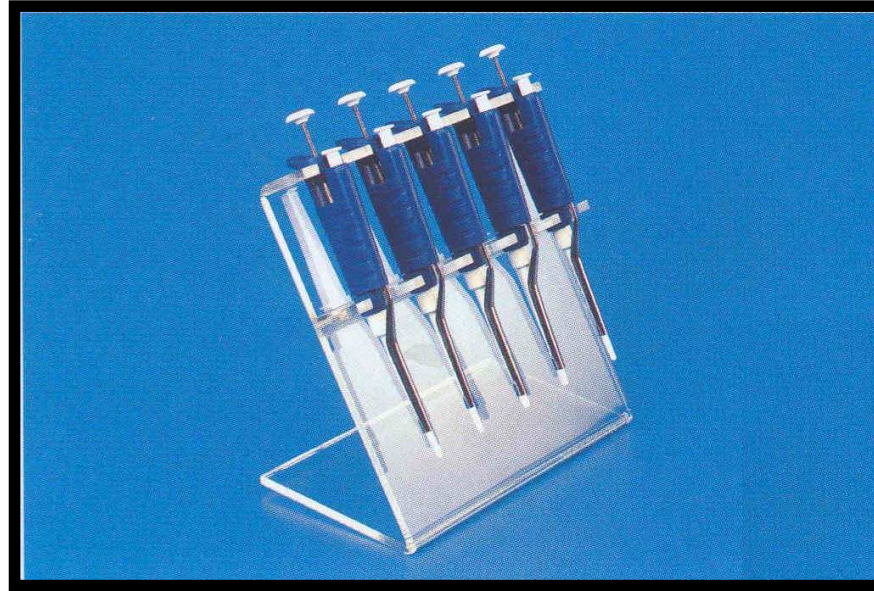

MICRO PIPETTE FIXED VOLUME

These are Labo Plast Fixed pipettes.

CODE NO.	CAPACITY	DESCRIPTION	PACKING	PRICE EACH (Rs.)	PRICE / PACK (Rs)
10238	1ul	1ul	1 Pcs.	1600.00	1600.00
	2ul	2ul	1 Pcs.	1600.00	1600.00
	10ul	10ul	1 Pcs.	1600.00	1600.00
	25 ul	25 ul	1 Pcs.	1600.00	1600.00
	50 ul	50 ul	1 Pcs.	1600.00	1600.00
	100 ul	100 ul	1 Pcs.	1600.00	1600.00
	500 ul	500 ul	1 Pcs.	1600.00	1600.00
	1000 ul	1000 ul	1 Pcs.	1600.00	1600.00