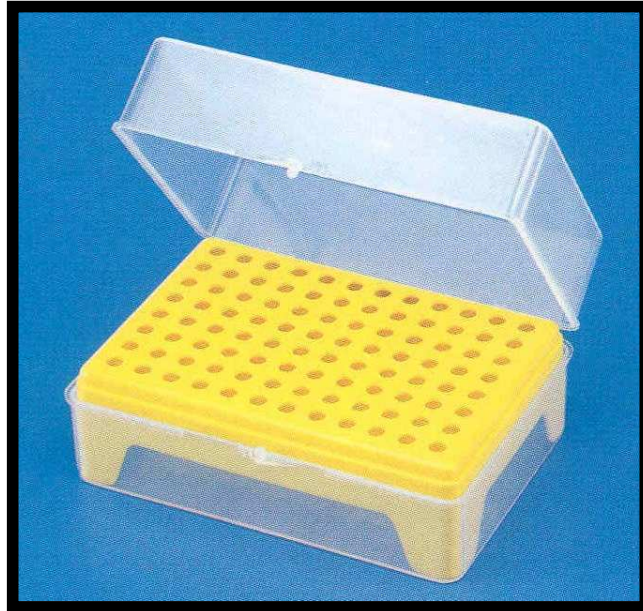

**MICRO TIPS P.P.**

These are Labo Plast Micro Tips used for micro pipette both variable and fixed volume.

CODE NO.	CAPACITY	DESCRIPTION	PACKING	PRICE EACH (Rs.)	PRICE / PACK (Rs)
10240	1-200ul	Yellow Tips Neutral	500 Pcs.	0.60	300.00
	200 – 1000 ul	Blue Tips	500 Pcs.	0.75	375.00

### MICRO TIP BOX

These Labo Plast unique boxes are moulded polypropylene and are therefore autoclavable. The box itself is clear providing an excellent view of the tips inside while table a table like structure is provided inside to hold the tips. The tip holding spaces are uniformly placed to facilitate the use of multi channel pippets. The cover is joined to the base through ball catcher hinds and provide excellent protection to the tips.

**MATERIAL : POLYPROPYLENE**

CODE NO.	DESCRIPTION	PACKING	PRICE EACH (Rs.)	PRICE / PACK (Rs)
10246	Box for 96 Micro tips	6 Pcs.	65.00	390.00
10247	Box for 100 Micro tips	6 Pcs.	90.00	540.00

### MICRO PIPETTE VARIABLE VOLUME

These are Labo Plast variable pipettes.

CODE NO.	CAPACITY	DESCRIPTION	PACKING	PRICE EACH (Rs.)	PRICE / PACK (Rs)
10237	1-10 ul	10 ul	1 Pcs.	3600.00	3600.00
	2-20 ul	20 ul	1 Pcs.	3600.00	3600.00
	5-50 ul	50 ul	1 Pcs.	3600.00	3600.00
	40-200 ul	200 ul	1 Pcs.	3600.00	3600.00
	200-100 ul	1000 ul	1 Pcs.	3600.00	3600.00